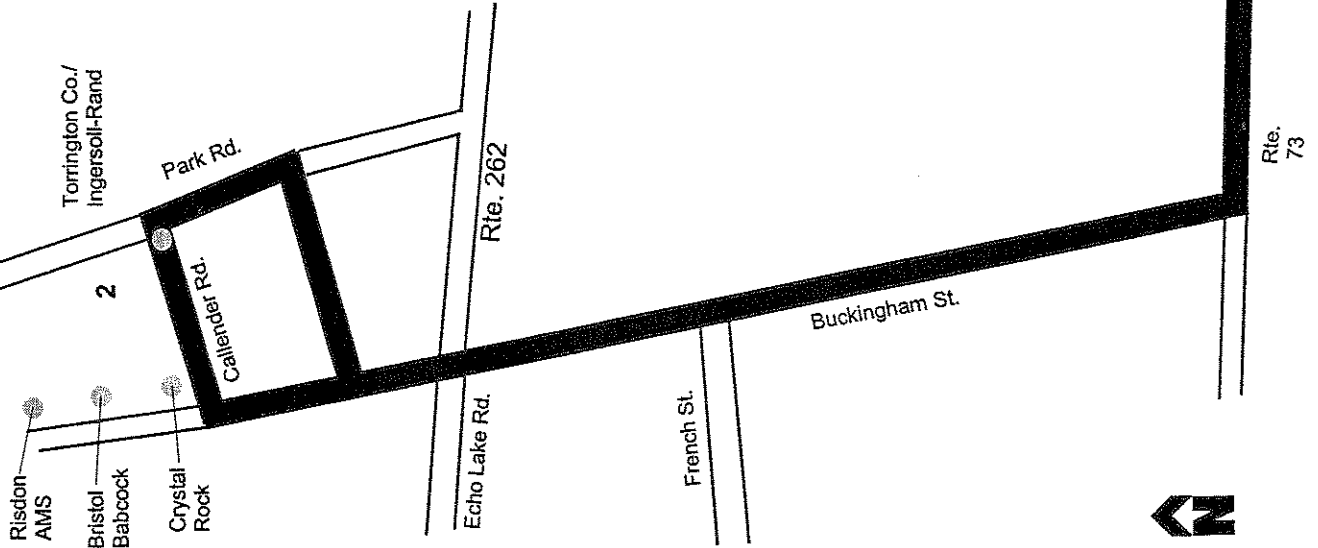

Watertown Industrial Park

Northrop Grumman
Litton Winchester/Retconn

Monday thru Friday

Watertown Industrial Park

Neighborhood Service	Waterbury Green		Arriving		Leaving		Waterbury Green	Neighborhood Service
	Y	X	Ind. Park	Watertown	Ind. Park	Watertown		
		X	2	2	2	2	X	Y
AM								
	N	6:33	6:50	7:05	7:05	7:30		
PM								
	N	2:30	2:50	3:05	3:05	3:50		
	N	3:00	3:20	3:30	3:30	3:50		

X To and From Waterbury Green

Oakville

Rte. 73