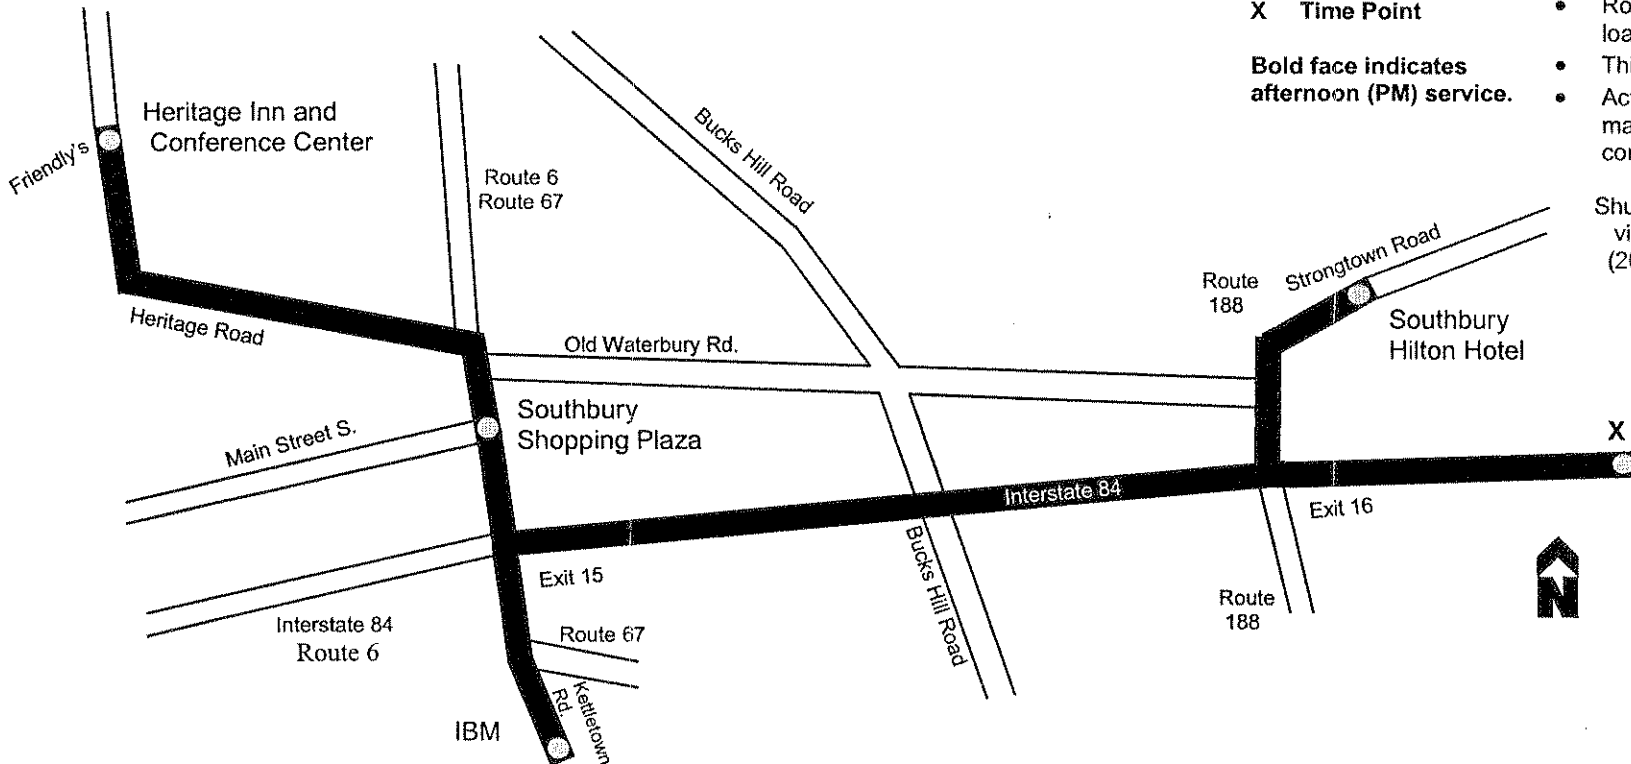

## Saturday

Waterbury Green	Southbury
<b>X</b>	<b>Y</b>
AM	
7:50	8:05
8:15	8:20

## Monday thru Friday

Southbury	Waterbury Green
<b>Y</b>	<b>X</b>
PM	
4:00	4:10
4:20	4:30
4:40	

## Saturday

Southbury	Waterbury Green
<b>Y</b>	<b>X</b>
PM	
5:00	5:10
5:20	5:30

Bold face indicates afternoon (PM) service

X Time Point

Bold face indicates afternoon (PM) service.

Note:

- Route varies according to passenger load and employer needs.
- This schedule reads horizontally.
- Actual arrival and departure times may vary due to weather and traffic conditions.